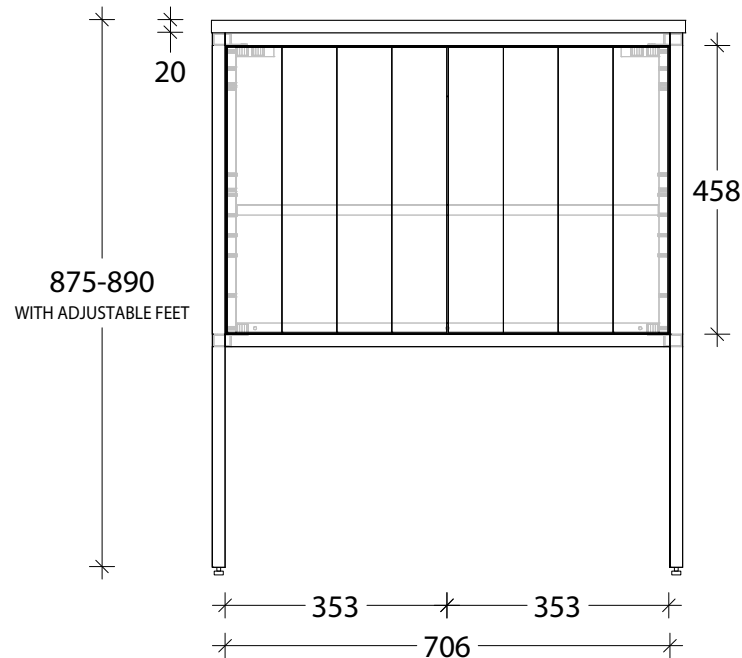

NAME:	IVYFDS0750FMC
SIZE:	750
WK/WH:	FLOOR MOUNT
CONFIGURATION:	ALL DOOR

750 TOP
746 FRAME
375

NOTE:
ALL DIMENSIONS ARE NOMINAL.

PLEASE DO NOT DRILL OR ROUGH IN UNTIL YOU
HAVE RECEIVED YOUR VANITY

AVAILABLE WITH POINT
OR HAMMER HANDLES
VIEWS OF HANDLES ARE NOT TO SCALE
FOR IMAGES OF INSTALLED HANDLES PLEASE
REFER TO OUR BROCHURE OR WEBSITE

POINT

HAMMER

750 TOP
746 FRAME

500 TOP
498 FRAME