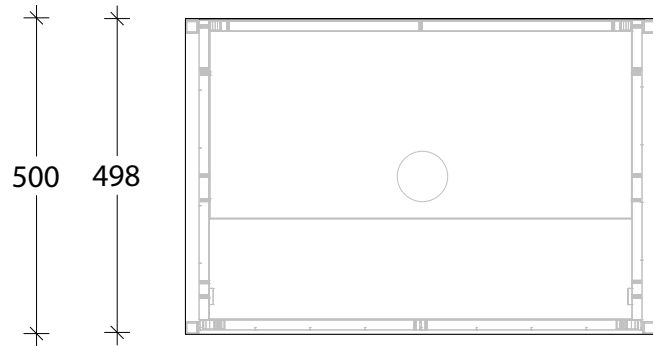

NAME:	IVYFDS0750FMC
SIZE:	750
WK/WH:	FLOOR MOUNT
CONFIGURATION:	ALL DOOR

750 TOP
746 FRAME
375

NOTE:
ALL DIMENSIONS ARE NOMINAL.

PLEASE DO NOT DRILL OR ROUGH IN UNTIL YOU
HAVE RECEIVED YOUR VANITY

AVAILABLE WITH POINT
OR HAMMER HANDLES
VIEWS OF HANDLES ARE NOT TO SCALE
FOR IMAGES OF INSTALLED HANDLES PLEASE
REFER TO OUR BROCHURE OR WEBSITE

POINT

HAMMER

750 TOP
746 FRAME

500 TOP
498 FRAME